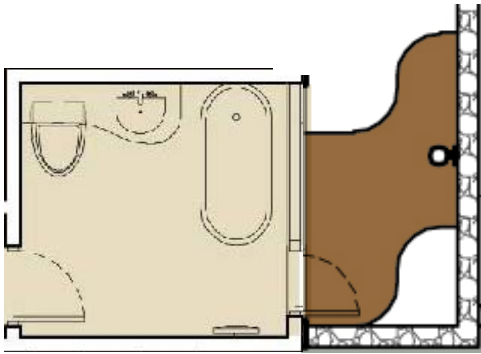

Marca Land Porcelanico Linea Pietra Serena Beige Formato 60x60

Sobre Mueble Lavatorio y Sobre Tina Travertino Oro

BAÑO VISITAS