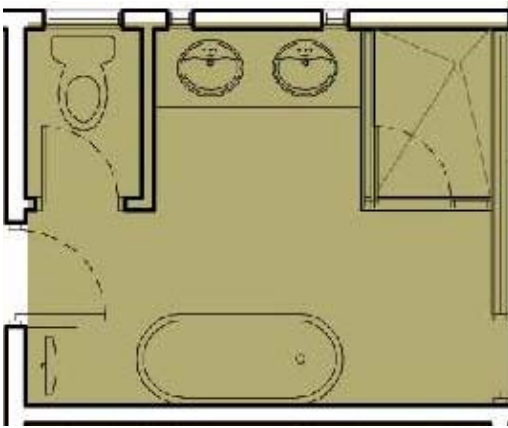

BAÑO PRINCIPAL

Lavatorio Kohler
Ladena K-2214

Inodoro Kohler
Persuade two-piece
elongated toilet
K-3654 Doble descarga