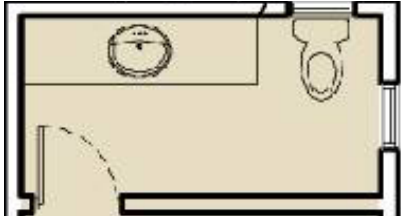

BAÑO VISITAS

Conical Bell Kohler Vessels
above-counter or wall-mount
lavatory K-2200

Sobre Mueble Lavatorio y
Sobre Tina
Travertino Oro