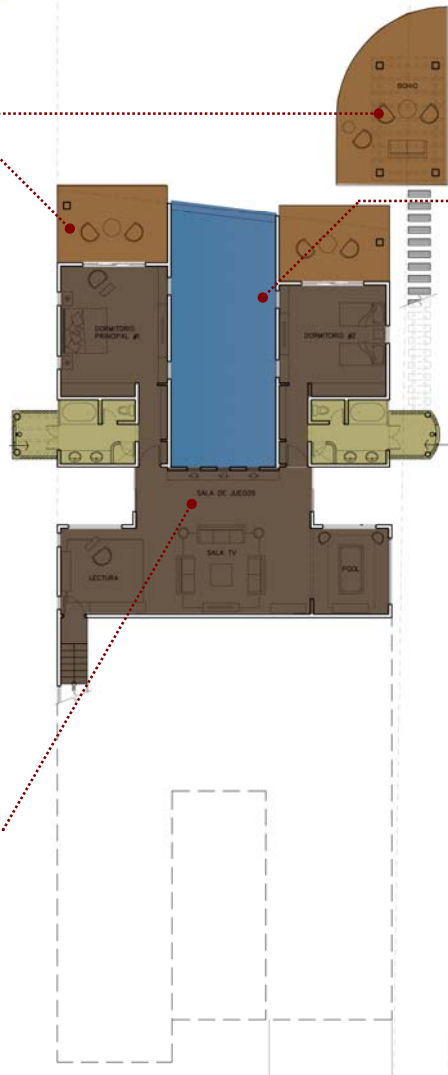

Piscina Vitroceramica tonos verdes Difuminados

LOTE 39