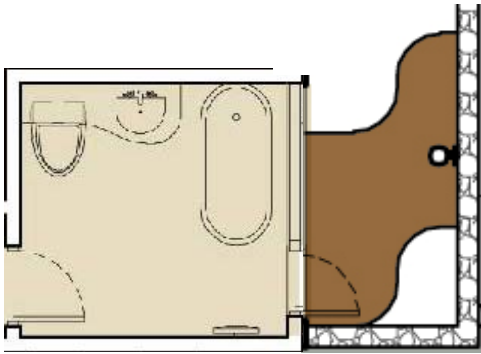

BAÑO VISITAS Y SECUNDARIO