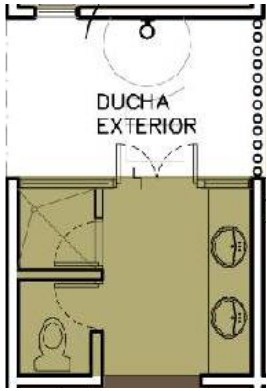

LOTE 39

BAÑO SECUNDARIO

Lavatorio Caxton K-2210

Forté widespread lavatory faucet with sculpted lever handles K-10272-4

Inodoro Kohler Persuade two-piece elongated toilet K-3654 Doble descarga

Marca Land Porcelanico  
Linea Pietra Serena Beige  
Formato 60x60